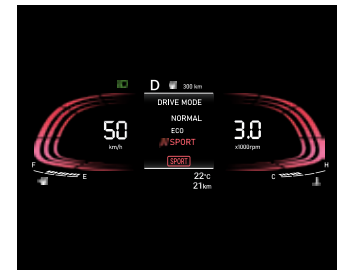

Dual airbags with pretensioners

ABS with EBD

Standard across all variants

Drive mode select:

Eco

Sport

Normal

Paddle shifters

*Electronic brakeforce distribution

Choose your gamechanger

*T&C apply.

Body colours

Atlas white
Shadow grey

Dual tone options

Thunder blue + abyss black roof
Shadow grey + abyss black roof
Atlas white+ abyss black roof