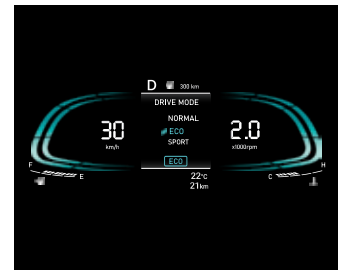

Drive mode select:

Eco