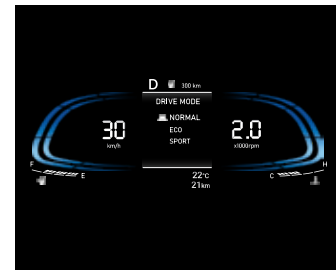

Dual airbags with pretensioners

ABS with EBD

Standard across all variants

Drive mode select:

Eco

Sport

Normal

Paddle shifters