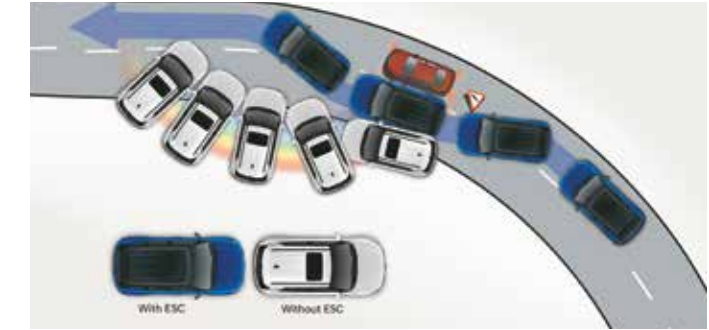

*Leatherette

Dashcam with dual camera

Levelled up with tech.

Built to bring the world to your fingertips, the Hyundai VENUE N Line is packed with technology to keep you connected through home-to-car with Alexa, Bluelink and more. The dashcam with dual camera records outside and inside the car with features like driving recording, event recording, vacation recording and parking recording (user defined).

20.32 cm (8") HD infotainment system with Bluelink

60+ Bluelink connected features

Home to car (H2C) with Alexa*

Ambient sounds of nature

Other features – Android Auto & Apple CarPlay | Over-the-air update (Infotainment system & map) | Wireless phone charger
Steering wheel with audio & bluetooth controls

*T&C apply.

Adding power to play.

The enhanced ride and handling, and distinct roar of the Hyundai VENUE N Line powered by a 1.0 l turbo engine is ought to give you an exhilarating driving experience.

6 Airbags