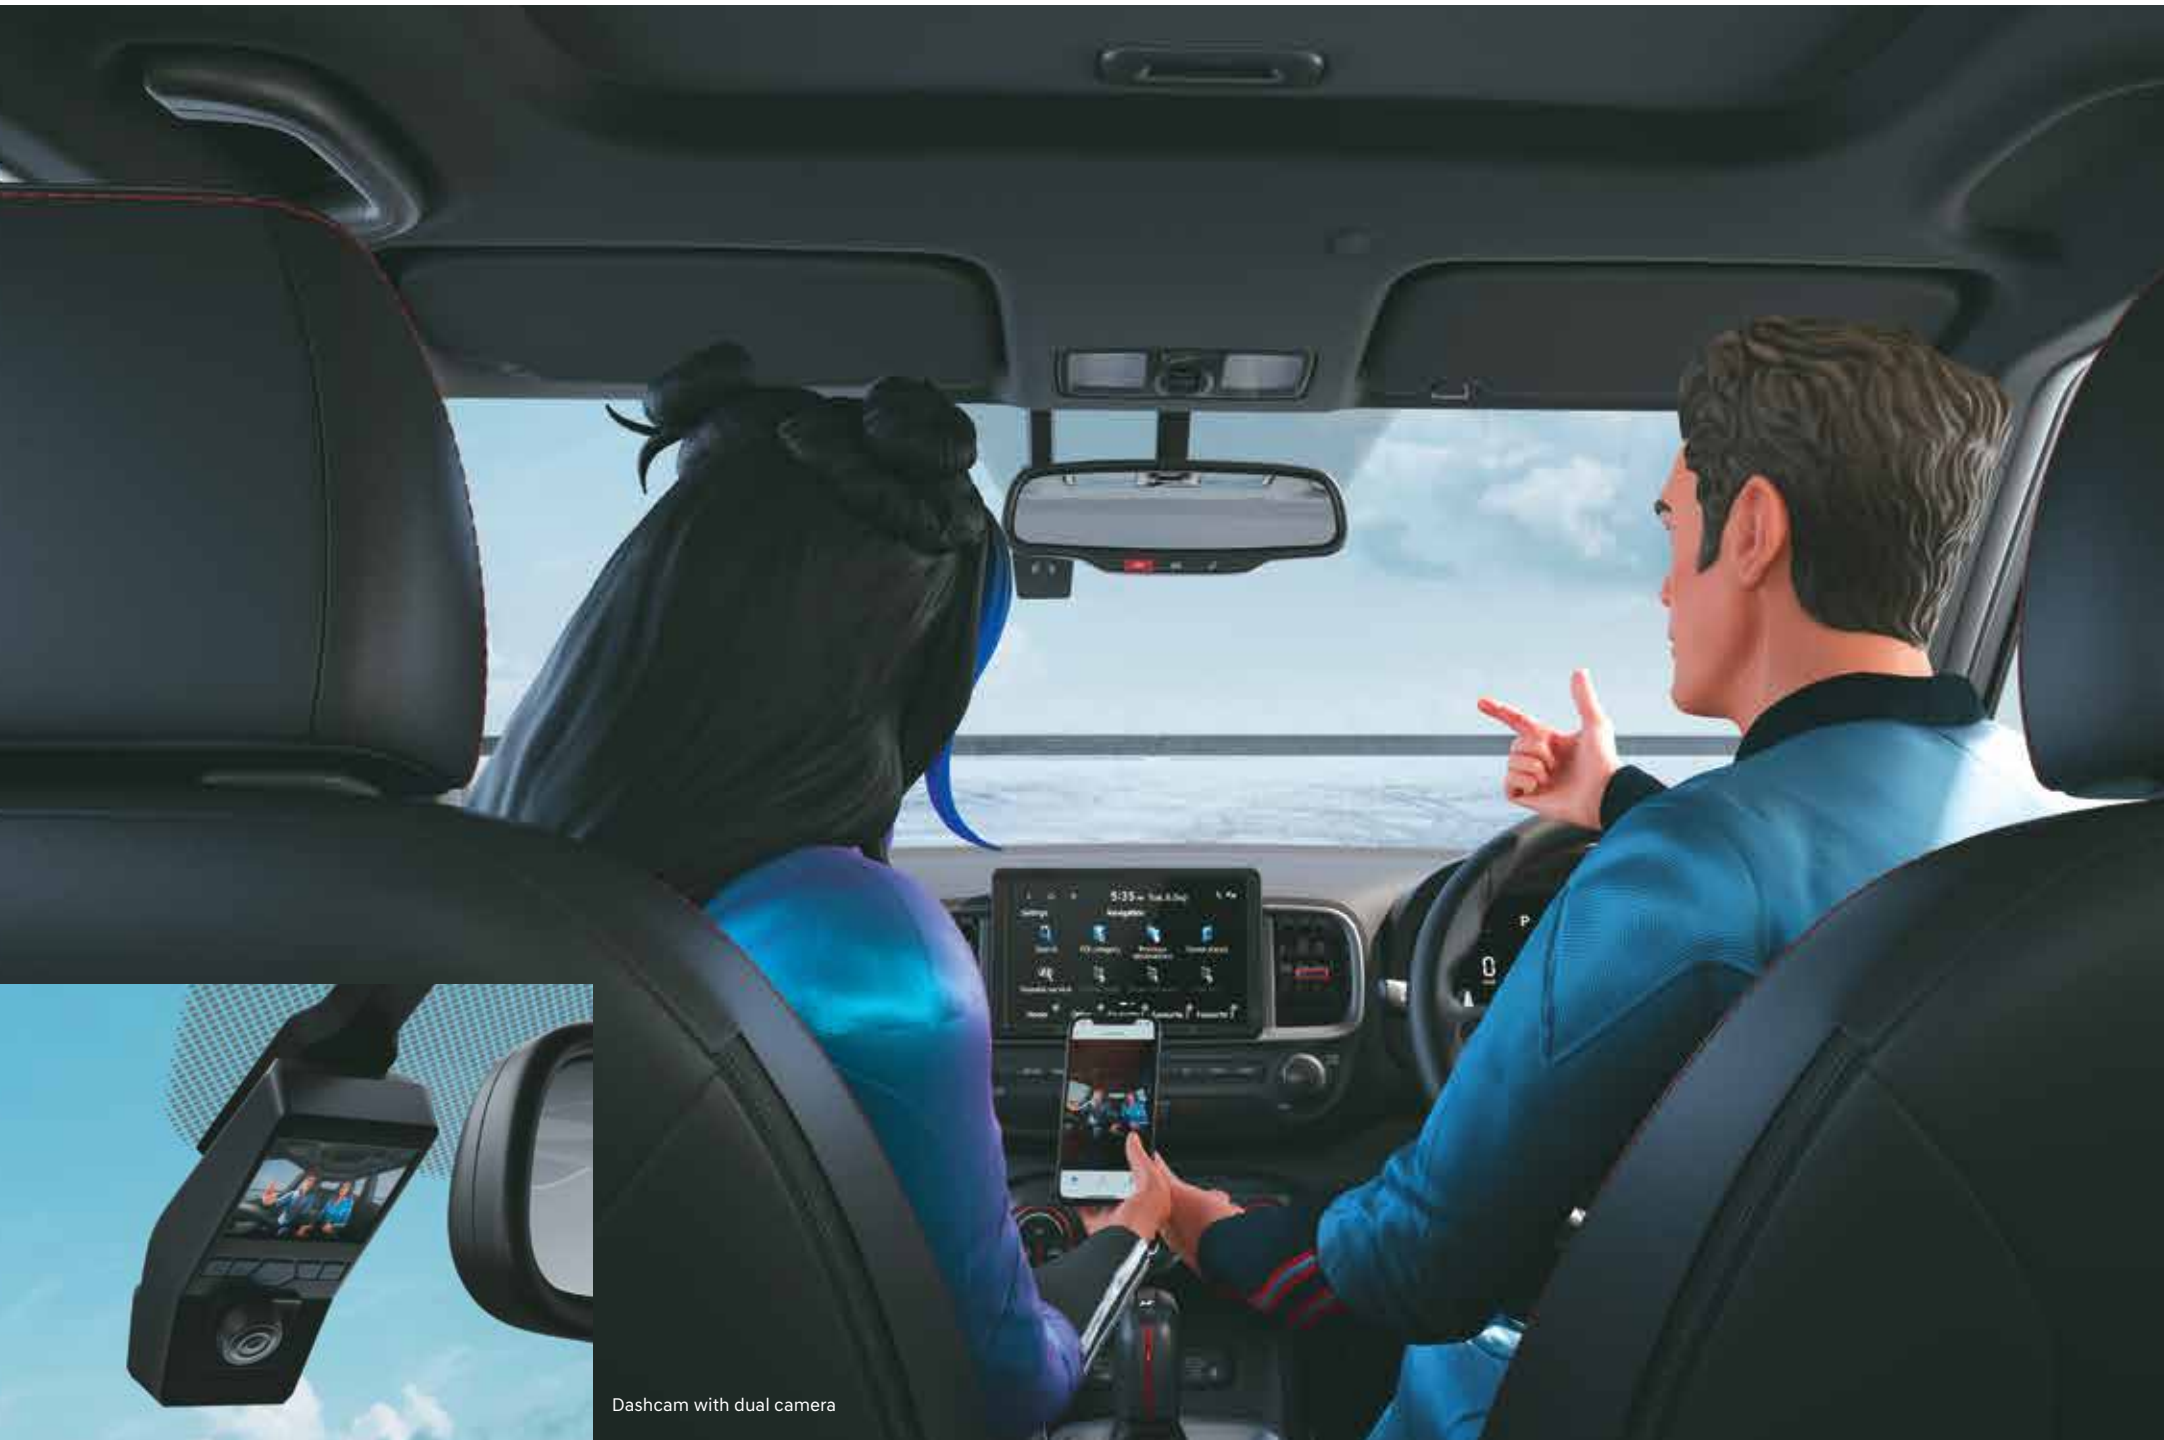

Sporty black interiors with athletic red inserts

Leather* seats with N logo

Exciting red ambient lighting

Sporty metal pedals

Strap in. Play more.

Step inside the Hyundai VENUE N Line and you'll discover what sets it apart. The sporty black interiors with athletic red inserts, N branding and the exciting red ambient lighting makes it the perfect playtime partner.

Smart electric sunroof

3-spoke leather* steering wheel with N logo

Digital cluster with colour TFT MID

Other features – Dark metal finish inside door handles | Power driver seat – 4 way | Fully automatic temperature control with digital display
Glovebox cooling | 60:40 Split rear seat

*Leatherette

Dashcam with dual camera

Levelled up with tech.

Built to bring the world to your fingertips, the Hyundai VENUE N Line is packed with technology to keep you connected through home-to-car with Alexa, Bluelink and more. The dashcam with dual camera records outside and inside the car with features like driving recording, event recording, vacation recording and parking recording (user defined).